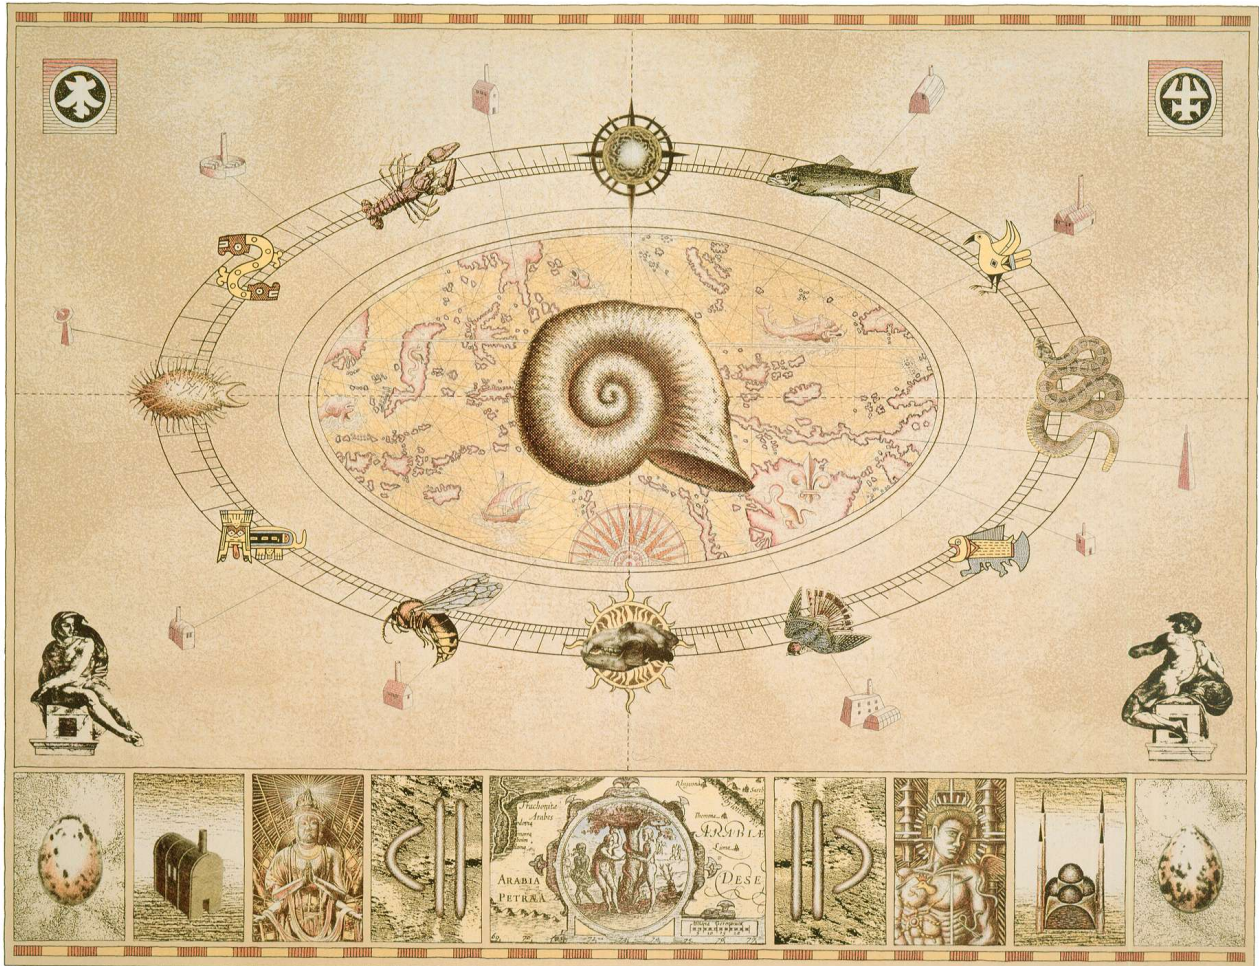

Murray Robertson

Shell  
lithograph  
image size: 52 x 67cm  
paper size: 60 x 75cm  
edition: 40  
availability: sold out