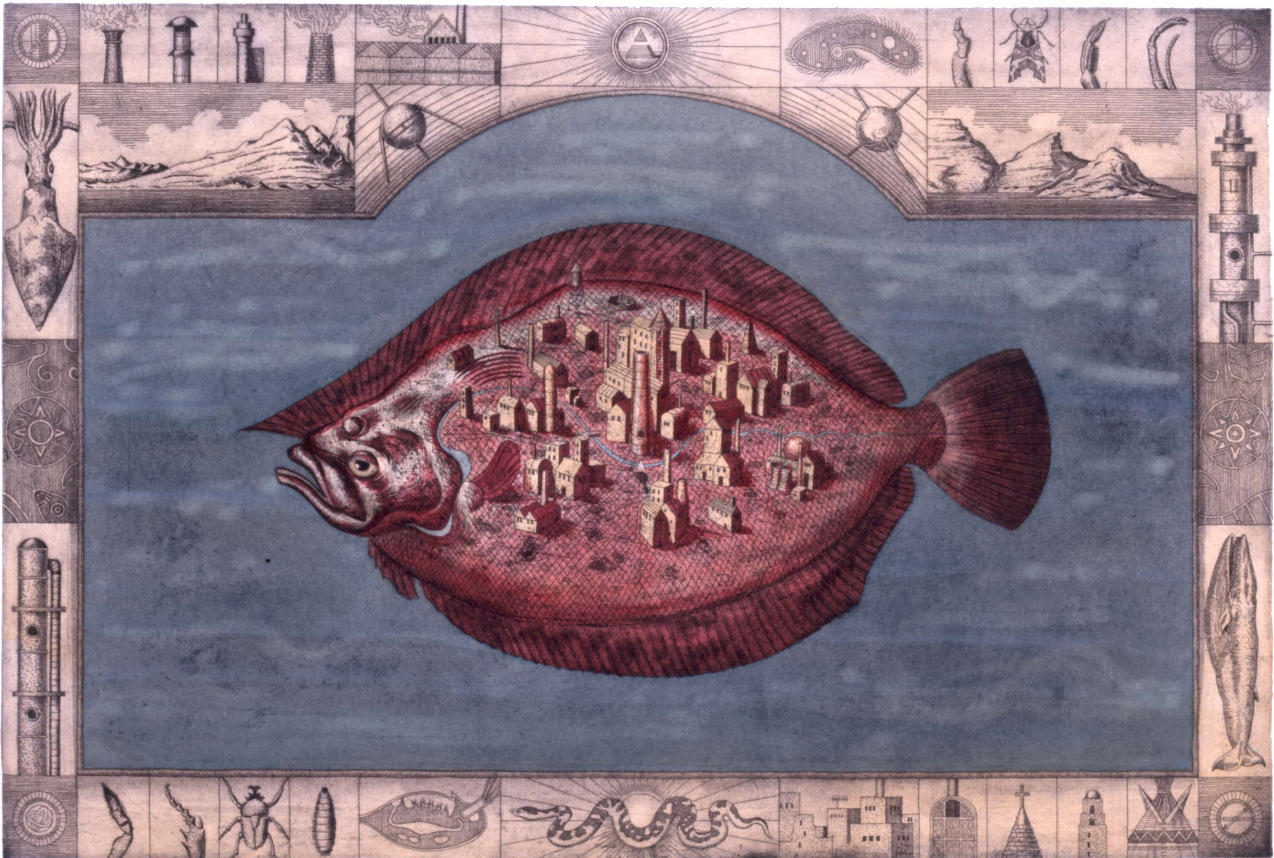

Murray Robertson

---

Errors in the Age of Discovery : Flat Earth Theory No. 1  
hand-coloured etching  
image size: 91 x 61cm  
paper size: 103 x 73cm  
edition: 20  
availability: sold out